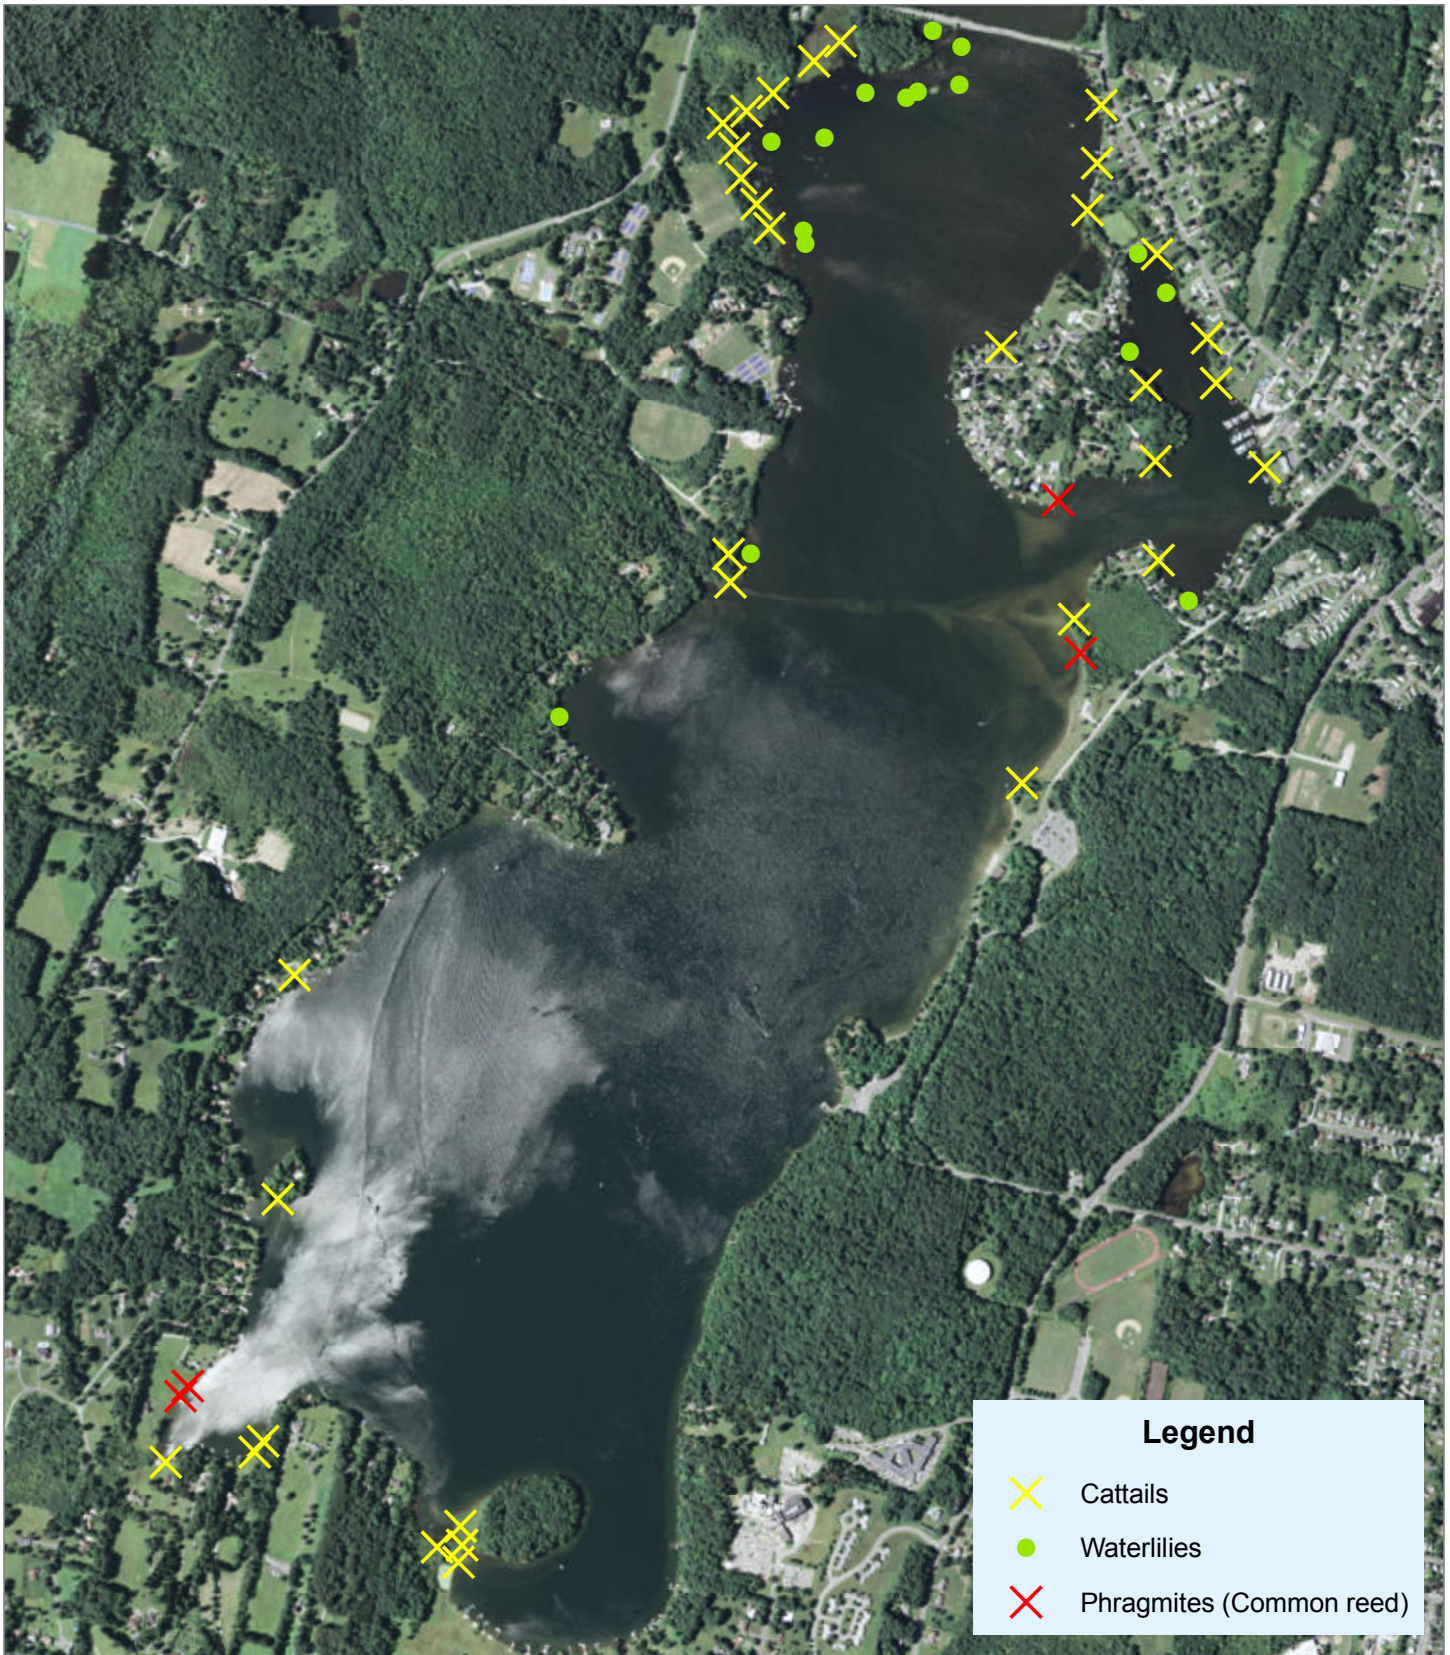

# Onota Lake - Late Season Survey - 09/23/16

## Emergent Vegetation Distribution

### Legend

-  Cattails
-  Waterlilies
-  Phragmites (Common reed)